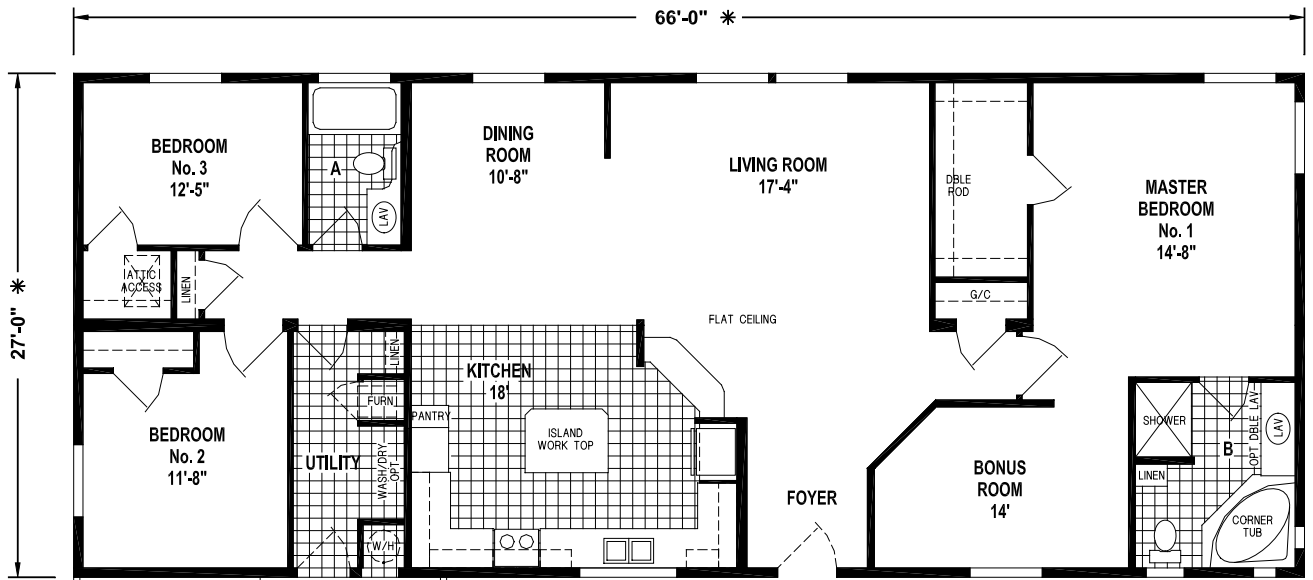

Shown with Exterior Options

### Silverado

7333MB/6628 (1,782 SQ. FT.) 3BEDROOM - 2BATHS